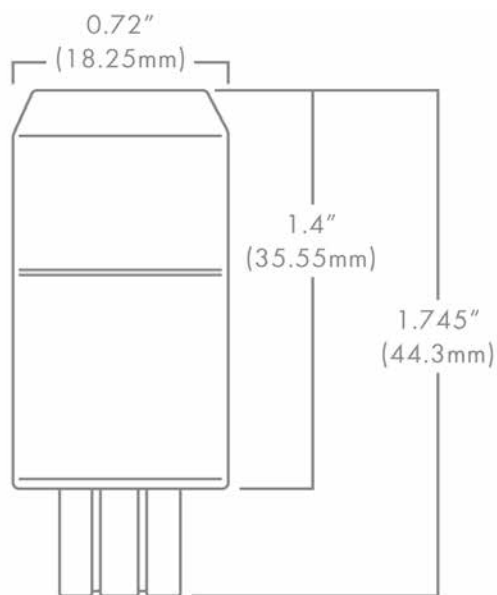

BEACON T5

DESCRIPTION

The Brilliance Beacon T5 Wedge is a sub-compact LED that utilizes the Epistar chipset and features Brilliance's omni-directional beam pattern. This T5 Wedge is energy efficient and water resistant. It is designed specifically for landscape retrofit applications and is ideal for pathway lighting fixtures and step lights. Dimmable with Brilliance Dimmer and most magnetic transformers.

FEATURES

- Ceramic technology
- Dimmable with Brilliance Dimmer and most magnetic transformers
- UL Recognized Components

BEACON T5 SPECS

Wattage	2	
Lumens	2700K	3000K
	233	245
Beam Spread	Omni-directional	
Kelvin Temperature	2700, 3000	
Operating Range	8-25 VAC/DC	
Replaces	20W Halogen	
CRI	84	
IP	65	
Lamp Life (hours)	35,000	
Warranty (years)	5	

Part Number: **BRI-BEACON-T5-XXXX**

|
Kelvin