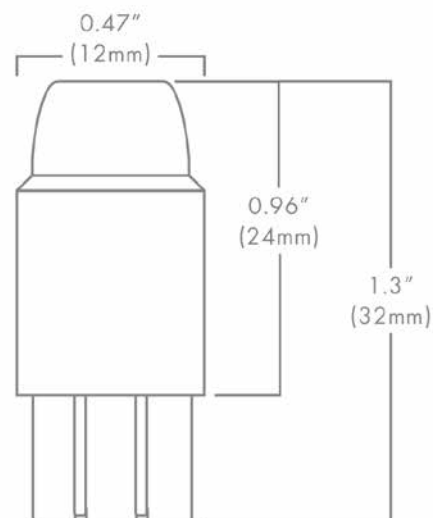

MICRO T5

DESCRIPTION

The Brilliance Micro T5 Wedge is a sub-compact LED that utilizes a Samsung chipset and features Brilliance's omni-directional beam pattern. This Micro T5 Wedge is energy efficient and water resistant. It is designed specifically for landscape retrofit applications and is ideal for pathway lighting fixtures. Dimmable with Brilliance Dimmer and most magnetic transformers.

FEATURES

- Ceramic technology
- Dimmable with Brilliance Dimmer and most magnetic transformers
- UL Recognized Components

MICRO T5 SPECS

Wattage	1.2
Lumens	100
Beam Spread	Omni-directional
Kelvin Temperature	2700
Operating Range	8-14 VAC/DC
Replaces	10W Halogen
CRI	85
IP	65
Lamp Life (hours)	35,000
Warranty (years)	5